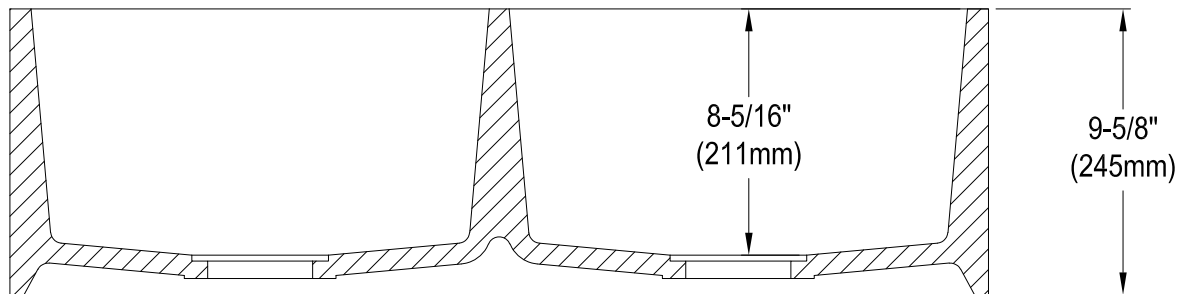

GPFA331810BCD

Solid Surface White Stone Farmhouse Double Bowl Kitchen Sink

Section A-A