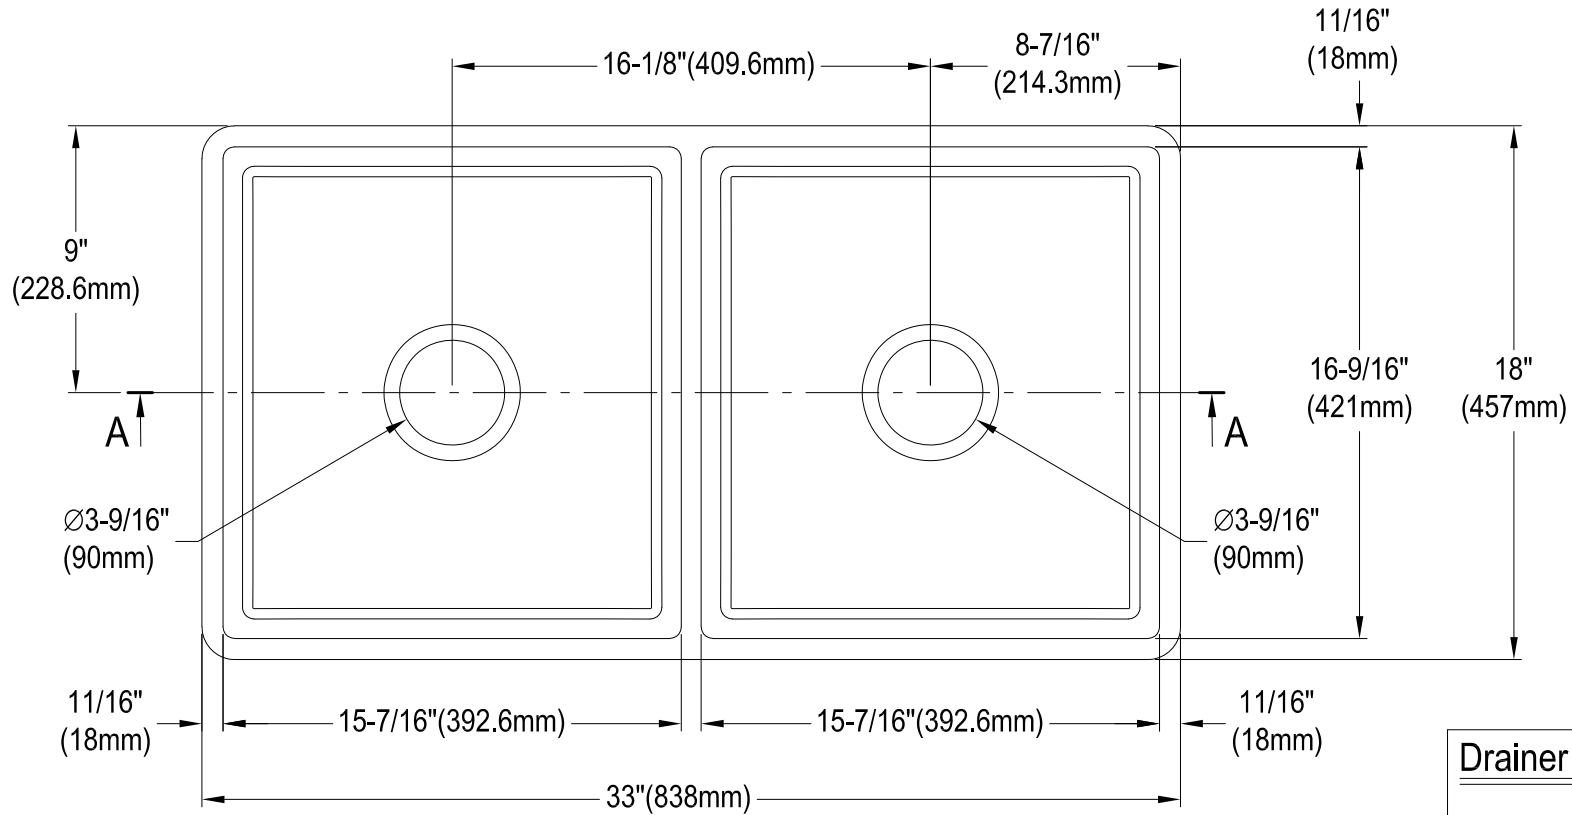

GPFA331810BCD

Solid Surface White Stone Farmhouse Double Bowl Kitchen Sink

Section A-A